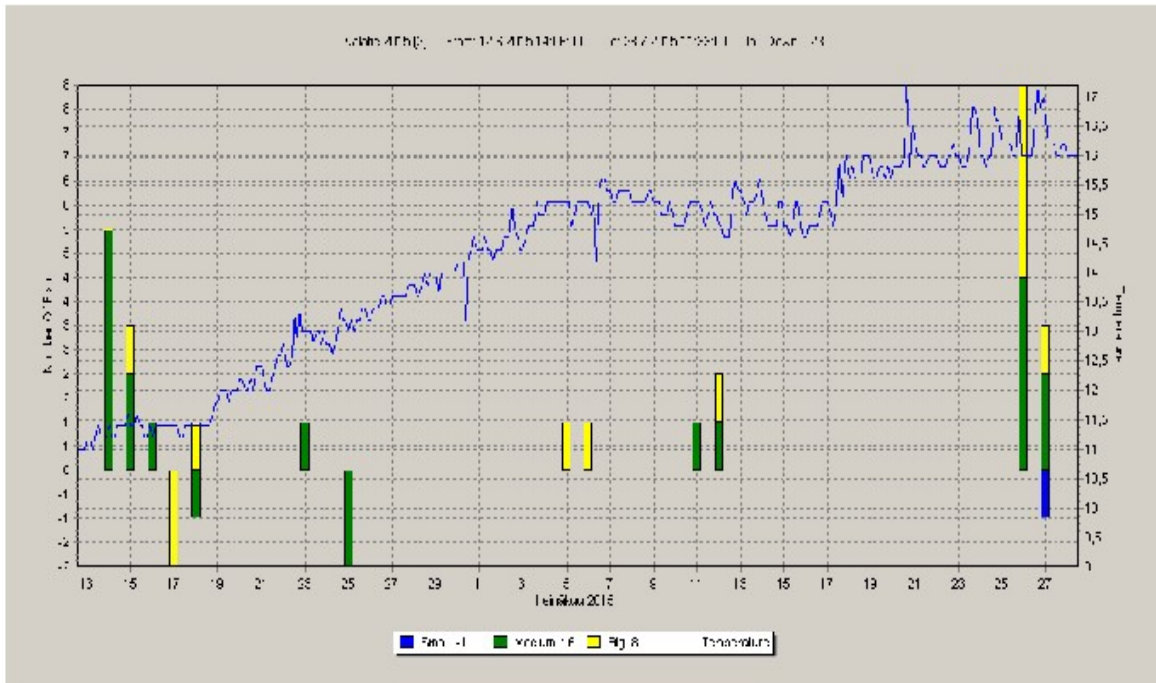

	UP	DOWN	UP-DOWN
<i>Small</i>	1	2	-1
<i>Medium</i>	27	11	16
<i>Big</i>	10	2	8
Total:	38	15	23

Chart 1 Time Chart

Chart 2 Stack Chart

Chart 3 Migrating Chart

Chart 4 Fish length Chart

Chart 5 Year Comparison Chart