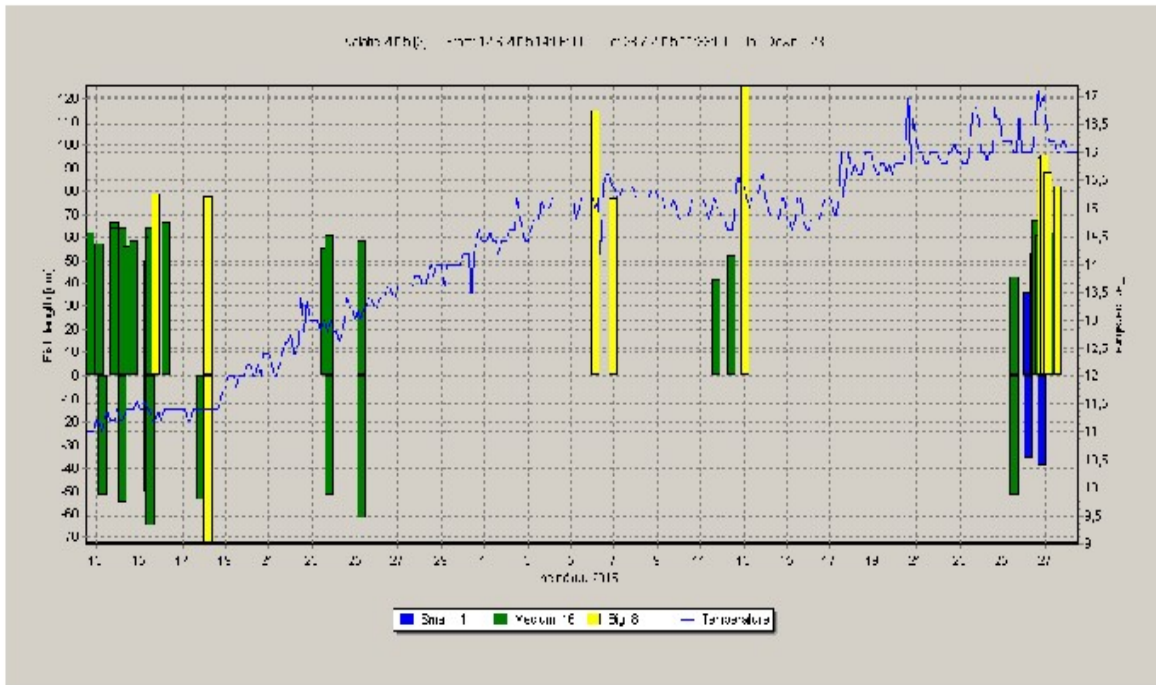

	UP	DOWN	UP-DOWN
<i>Small</i>	1	2	-1
<i>Medium</i>	27	11	16
<i>Big</i>	10	2	8
Total:	38	15	23

Chart 1 Time Chart

Chart 2 Stack Chart

Chart 3 Migrating Chart

Chart 4 Fish length Chart

Chart 5 Year Comparison Chart