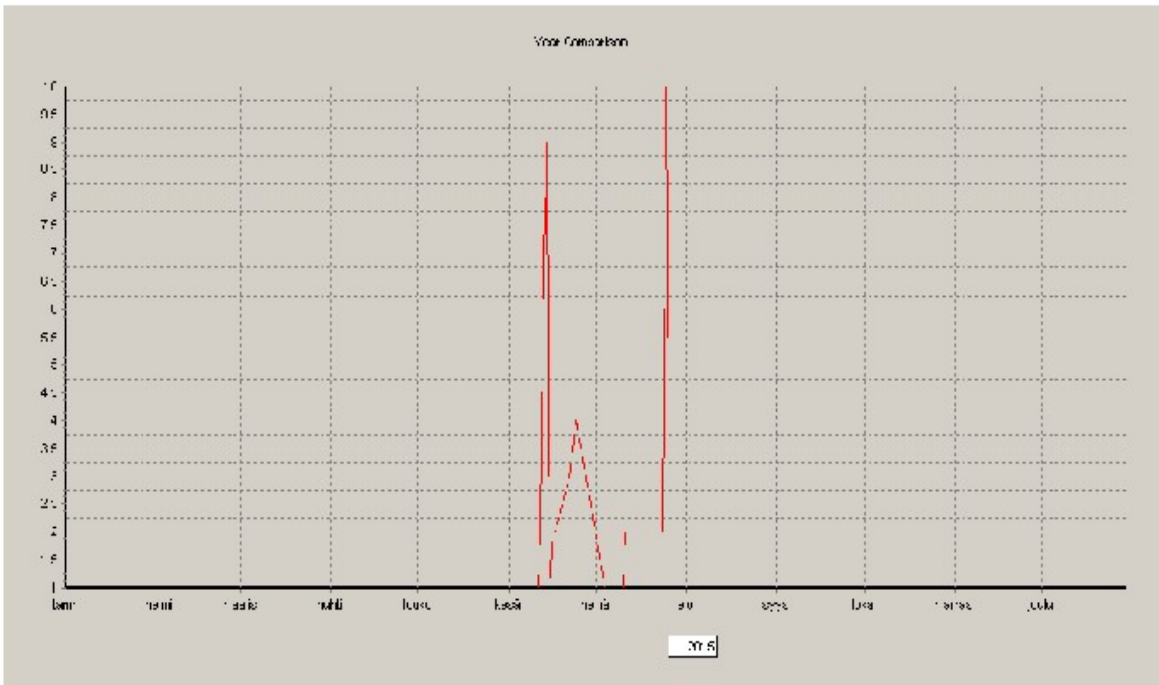

	UP	DOWN	UP-DOWN
<i>Small</i>	1	2	-1
<i>Medium</i>	27	11	16
<i>Big</i>	10	2	8
Total:	38	15	23

Chart 1 Time Chart

Chart 2 Stack Chart

Chart 3 Migrating Chart

Chart 4 Fish length Chart

Chart 5 Year Comparison Chart