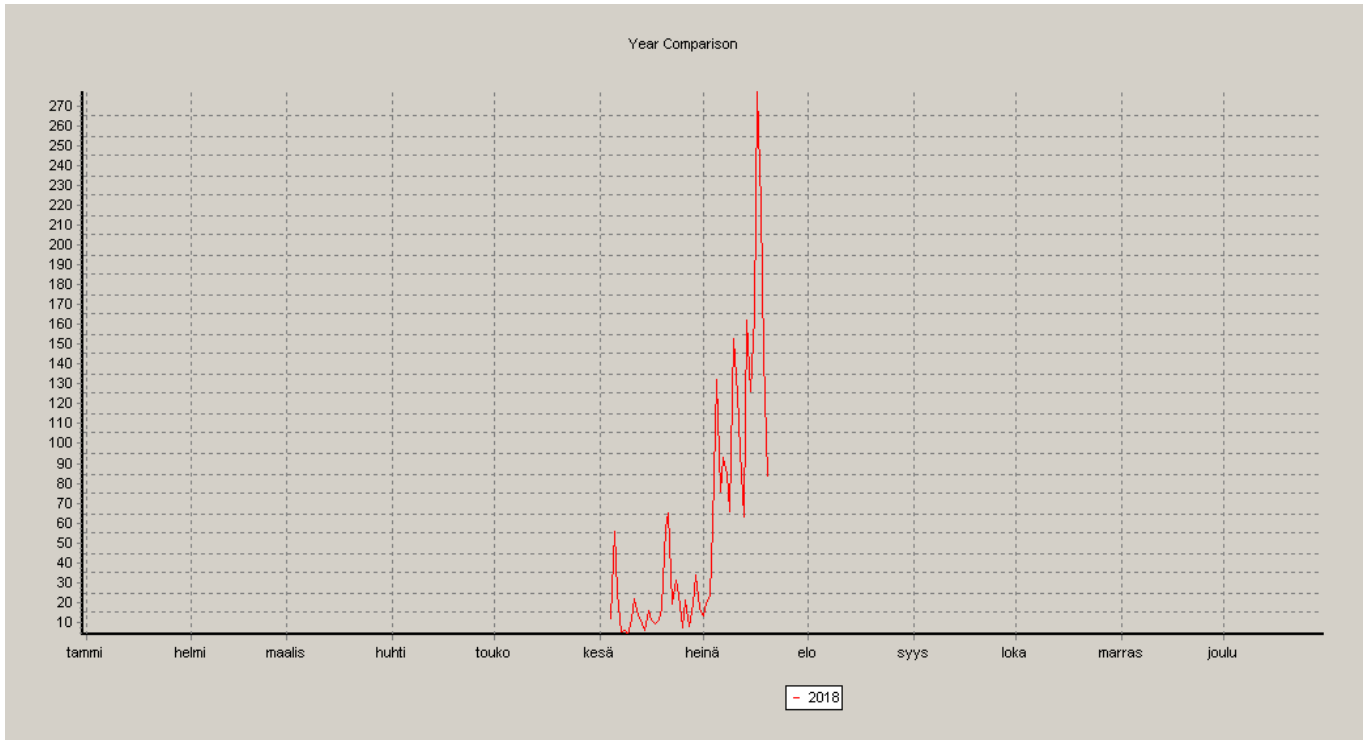

Category: Generic

	UP	DOWN	UP-DOWN
<i>Small</i>	999	595	404
<i>Medium</i>	594	321	273
<i>Big</i>	169	40	129
Total:	1762	956	806

Chart 1 Time Chart

Chart 2 Stack Chart

Chart 3 Migrating Chart

Chart 4 Fish length Chart

Chart 5 Year Comparison Chart