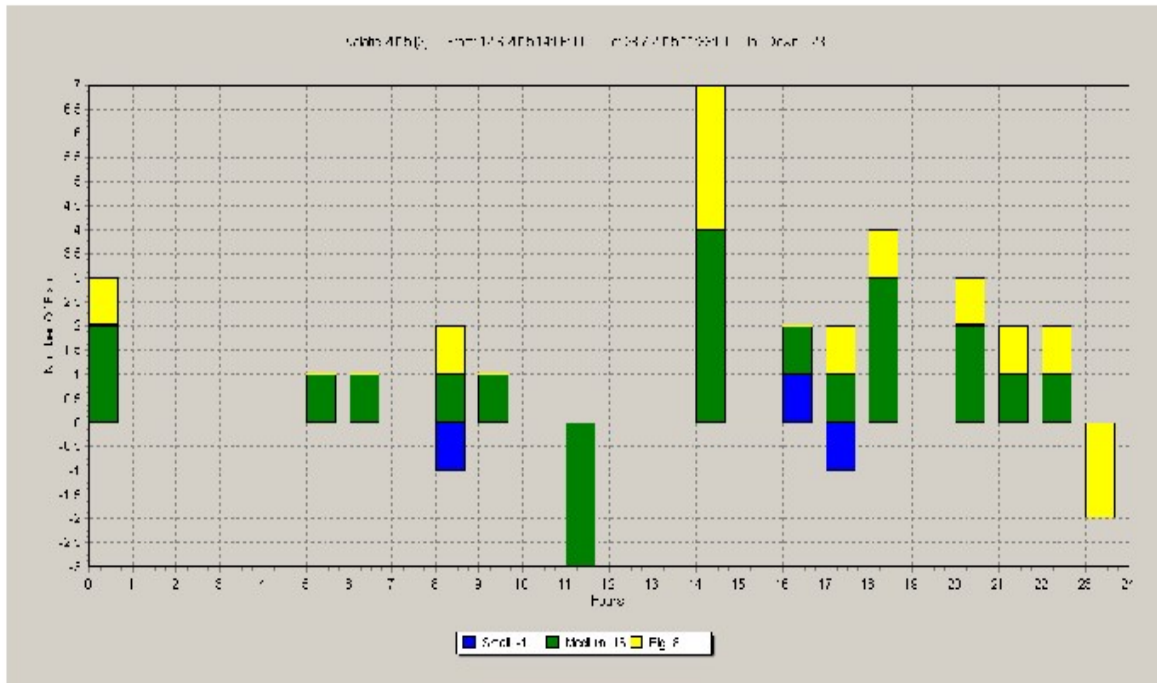

	UP	DOWN	UP-DOWN
<i>Small</i>	1	2	-1
<i>Medium</i>	27	11	16
<i>Big</i>	10	2	8
Total:	38	15	23

Chart 1 Time Chart

Chart 2 Stack Chart

Chart 3 Migrating Chart

Chart 4 Fish length Chart

Chart 5 Year Comparison Chart