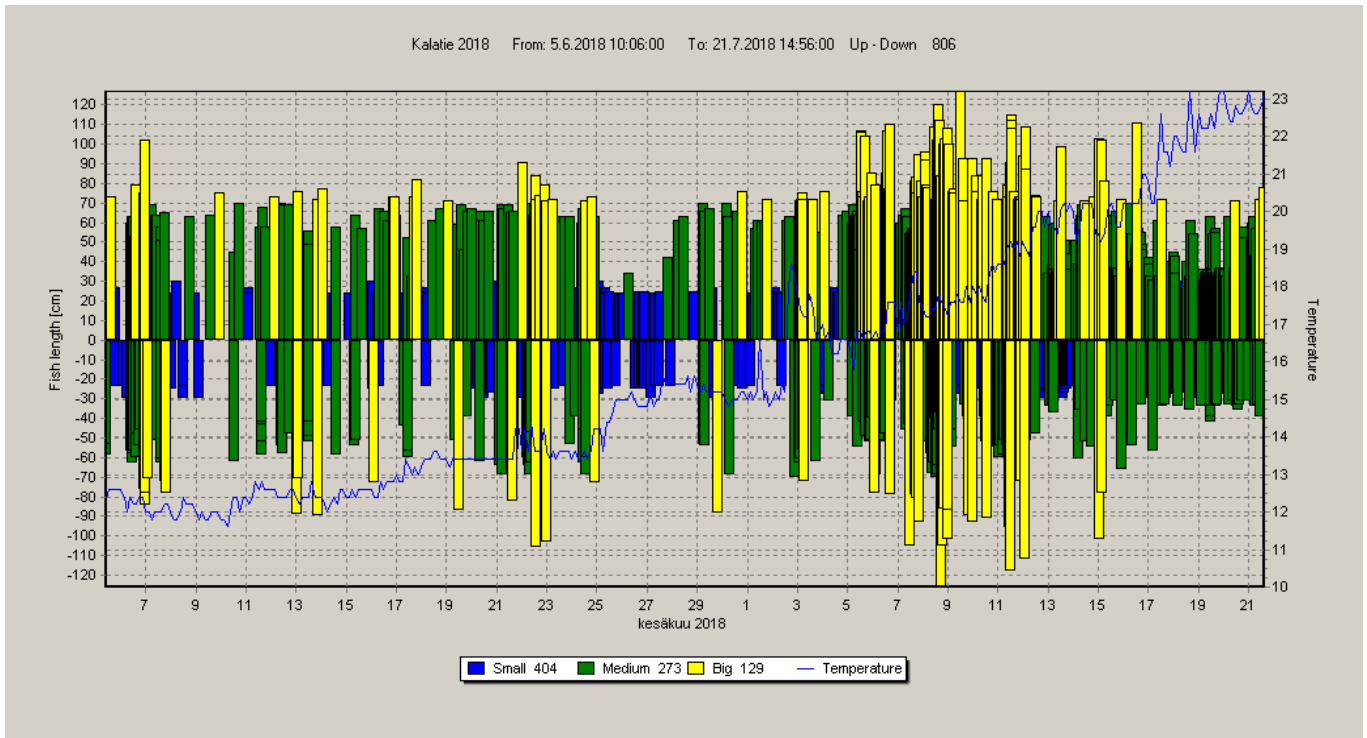

Category: Generic

	UP	DOWN	UP-DOWN
<i>Small</i>	999	595	404
<i>Medium</i>	594	321	273
<i>Big</i>	169	40	129
Total:	1762	956	806

Chart 1 Time Chart

Chart 2 Stack Chart

Chart 3 Migrating Chart

Chart 4 Fish length Chart

Chart 5 Year Comparison Chart