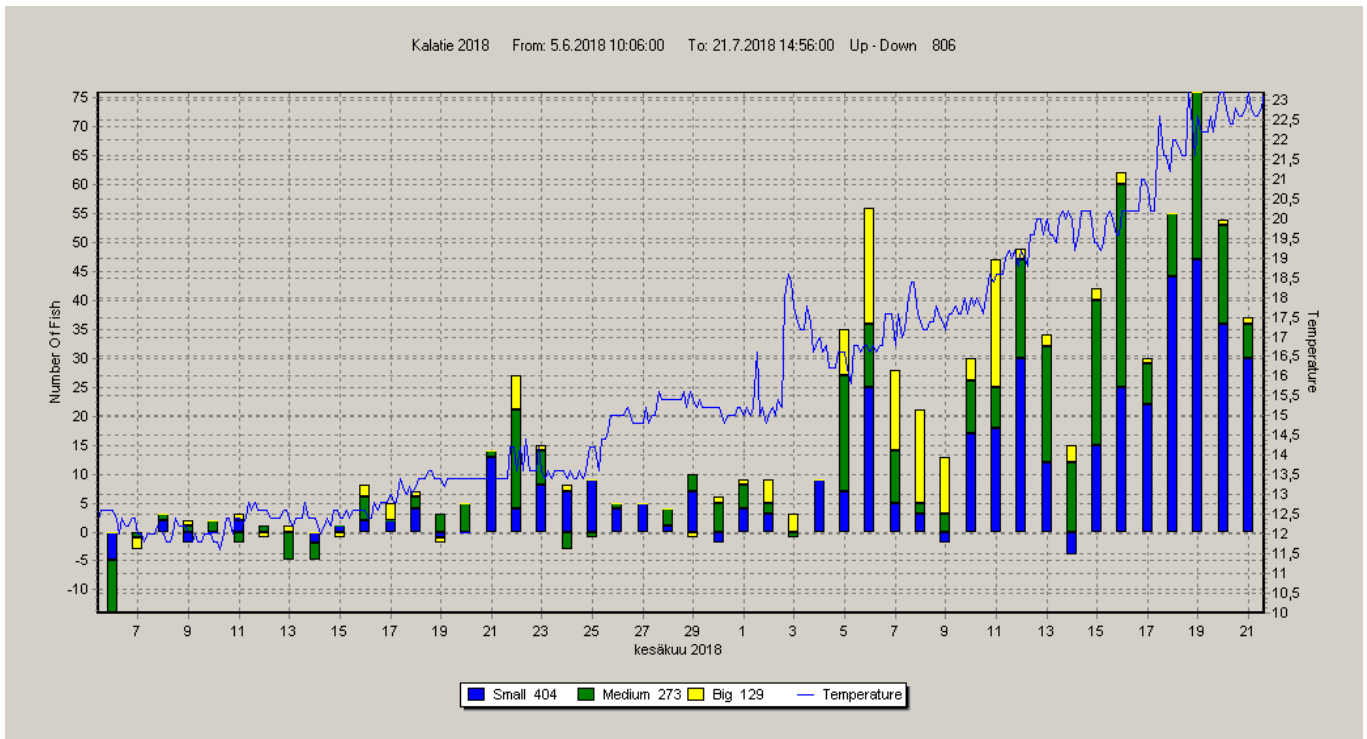

Category: Generic

	UP	DOWN	UP-DOWN
<i>Small</i>	999	595	404
<i>Medium</i>	594	321	273
<i>Big</i>	169	40	129
Total:	1762	956	806

Chart 1 Time Chart

Chart 2 Stack Chart

Chart 3 Migrating Chart

Chart 4 Fish length Chart

Chart 5 Year Comparison Chart