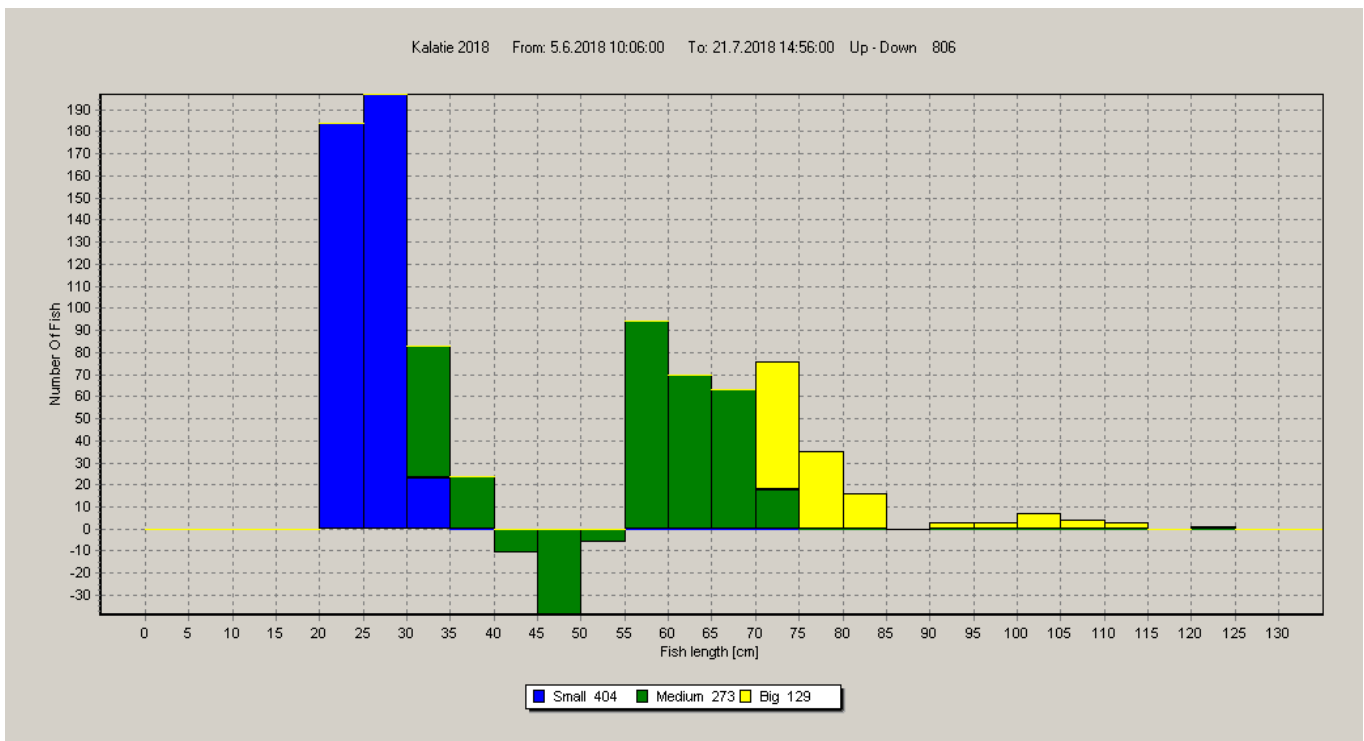

Category: Generic

	UP	DOWN	UP-DOWN
<i>Small</i>	999	595	404
<i>Medium</i>	594	321	273
<i>Big</i>	169	40	129
Total:	1762	956	806

Chart 1 Time Chart

Chart 2 Stack Chart

Chart 3 Migrating Chart

Chart 4 Fish length Chart

Chart 5 Year Comparison Chart