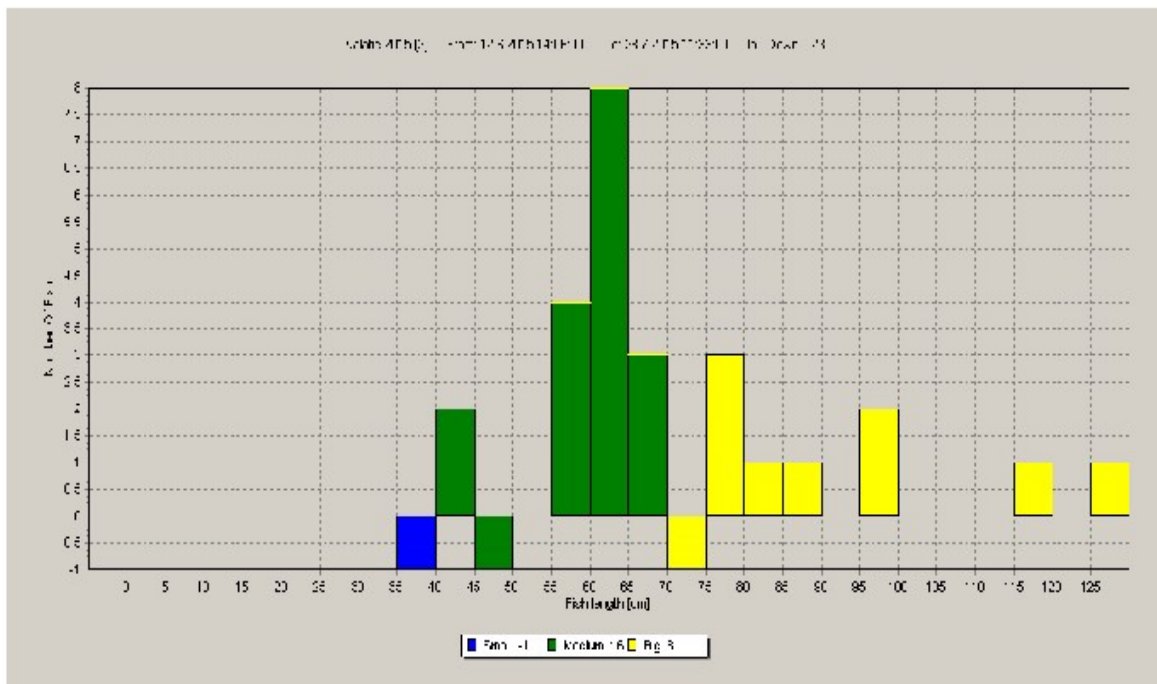

	UP	DOWN	UP-DOWN
<i>Small</i>	1	2	-1
<i>Medium</i>	27	11	16
<i>Big</i>	10	2	8
Total:	38	15	23

Chart 1 Time Chart

Chart 2 Stack Chart

Chart 3 Migrating Chart

Chart 4 Fish length Chart

Chart 5 Year Comparison Chart