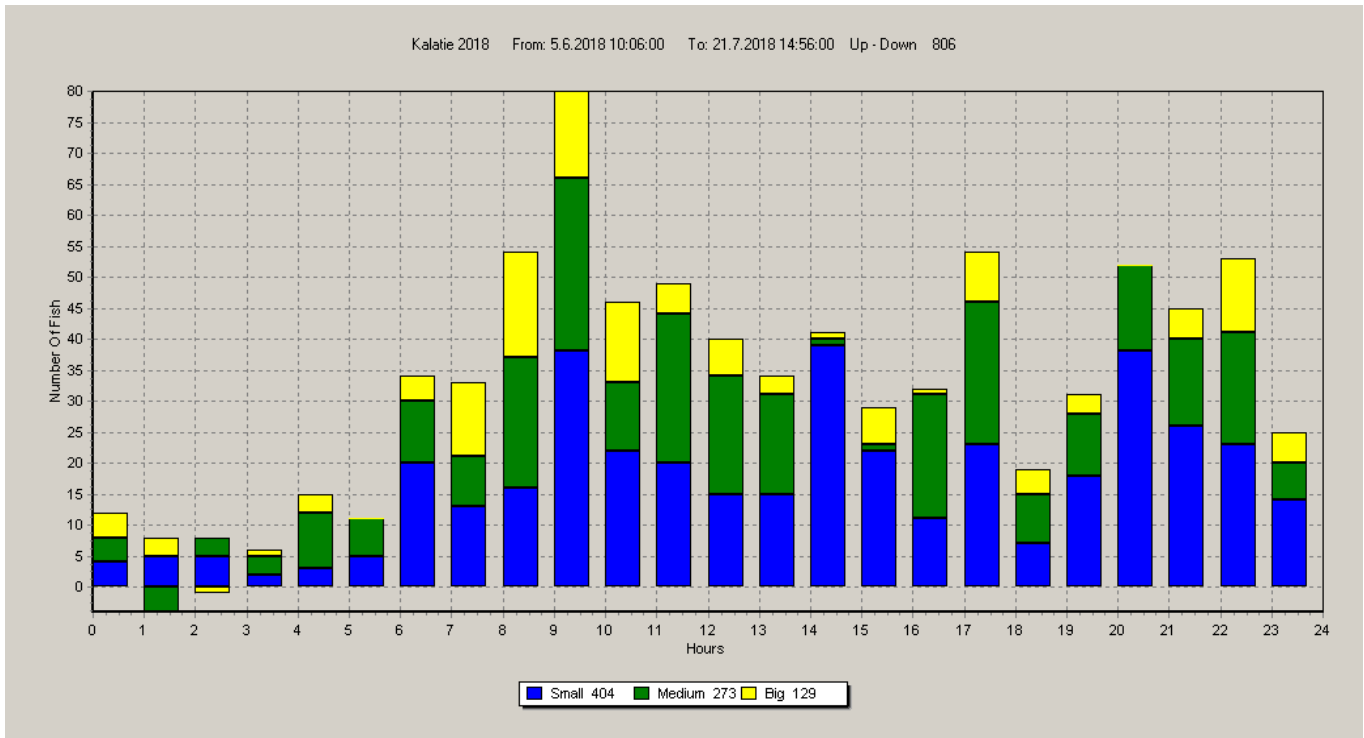

Category: Generic

	UP	DOWN	UP-DOWN
<i>Small</i>	999	595	404
<i>Medium</i>	594	321	273
<i>Big</i>	169	40	129
Total:	1762	956	806

Chart 1 Time Chart

Chart 2 Stack Chart

Chart 3 Migrating Chart

Chart 4 Fish length Chart

Chart 5 Year Comparison Chart